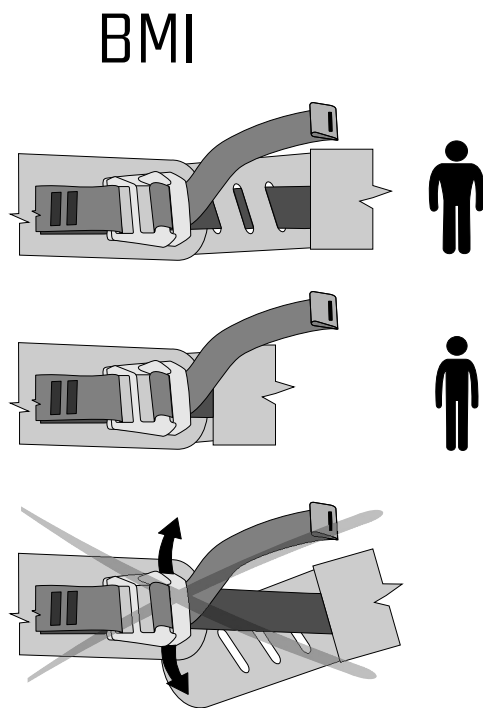

For both leg loops and waist belt the variable width webbing is used.

Bright color belay loop 12 mm with strength 15 kN.

Flexible leg loops with elastic straps adapt to the user's legs.

Fixed bridge between the leg loops provides a greater safety in case of incorrect tying.

Waist belt tightening.

Legs loops tightening .
Keep space for hand.

Correctly adjusted harness

Waist belt is too low.
Legs are too tight.

SINGING ROCK

Let's rock!

Power distribution at the waist:

Harness systems:

Tying in on the belay loop:

Maintenance: