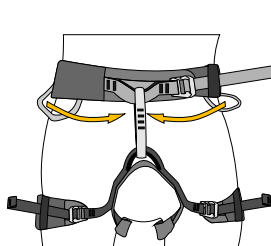

Flat profile of harness also guarantees unlimited movement.

The new ergonomic braided gear loops are shaped to facilitate handling and to provide enough space for your climbing gear.

one Rock&Lock buckle on the waist belt

For both leg loops and waist belt the variable width webbing is used.

Bright color belay loop 12 mm with strength 15 kN.

Flexible leg loops with elastic straps adapt to the user's legs.

Fixed bridge between the leg loops provides a greater safety in case of incorrect tying.

Technical data:

	SIZE	K1	K2	XS	S	M	L	XL	XXL
Onyx m[g] 340	A [cm]			65-75	70-80	75-85	80-90	85-95	
	A [in]			25,5-29,5	27,5-31,5	29,5-33,5	31,5-35,5	33,5-37,5	
	B [cm]			49	52	55	58	60	
	B [in]			19	20	21	22	23	

Waist belt tightening.

Legs loops tightening .
Keep space for hand.

Correctly adjusted harness

Waist belt is too low.
Legs are too tight.

SINGING ROCK

Let's rock!

Power distribution at the waist:

Harness systems: