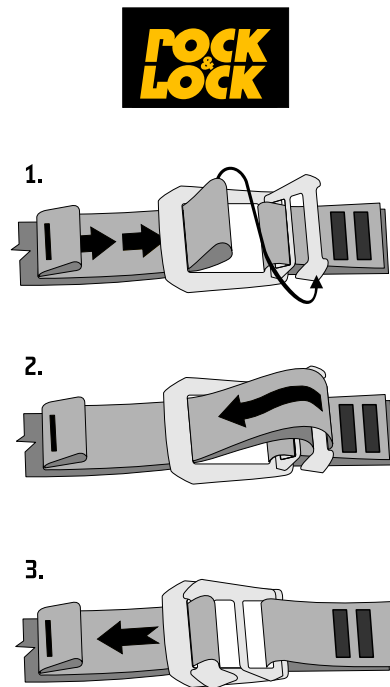

For both leg loops and waist belt the variable width webbing is used.

Bright color belay loop 12 mm with strength 15 kN.

Flexible leg loops with elastic straps adapt to the user's legs.

Fixed bridge between the leg loops provides a greater safety in case of incorrect tying.

Waist belt tightening.

Legs loops tightening .
Keep space for hand.

Correctly adjusted harness

Waist belt is too low.
Legs are too tight.

SINGING ROCK

Let's rock!

Power distribution at the waist:

Harness systems:

Tying in on the belay loop:

Maintenance: