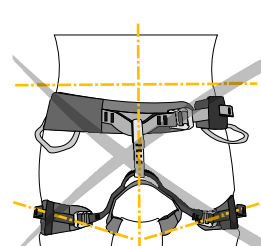

Flat profile of harness also guarantees unlimited movement.

The new ergonomic braided gear loops are shaped to facilitate handling and to provide enough space for your climbing gear.

one Rock&Lock buckle on the waist belt

For both leg loops and waist belt the variable width webbing is used.

Bright color belay loop 12 mm with strength 15 kN.

Flexible leg loops with elastic straps adapt to the user's legs.

Fixed bridge between the leg loops provides a greater safety in case of incorrect tying.

Technical data:

	SIZE	K1	K2	XS	S	M	L	XL	XXL
Onyx m[g] 340	A [cm]			65-75	70-80	75-85	80-90	85-95	
	A [in]			25,5-29,5	27,5-31,5	29,5-33,5	31,5-35,5	33,5-37,5	
	B [cm]			49	52	55	58	60	
	B [in]			19	20	21	22	23	

Waist belt tightening.

Legs loops tightening .
Keep space for hand.

Correctly adjusted harness

Waist belt is too low.
Legs are too tight.

SINGING ROCK

Let's rock!

Power distribution at the waist:

Harness systems: