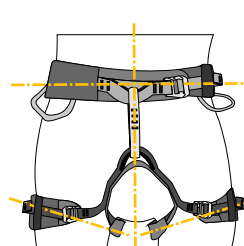

For both leg loops and waist belt the variable width webbing is used.

Bright color belay loop 12 mm with strength 15 kN.

Flexible leg loops with elastic straps adapt to the user's legs.

Fixed bridge between the leg loops provides a greater safety in case of incorrect tying.

Technical data:

	SIZE	K1	K2	XS	S	M	L	XL	XXL
Onyx m[g] 340	A [cm]			65-75	70-80	75-85	80-90	85-95	
	A [in]			25,5-29,5	27,5-31,5	29,5-33,5	31,5-35,5	33,5-37,5	
	B [cm]			49	52	55	58	60	
	B [in]			19	20	21	22	23	

Waist belt tightening.

Legs loops tightening .
Keep space for hand.

Correctly adjusted harness

Waist belt is too low.
Legs are too tight.

SINGING ROCK

Let's rock!

Power distribution at the waist:

Harness systems: