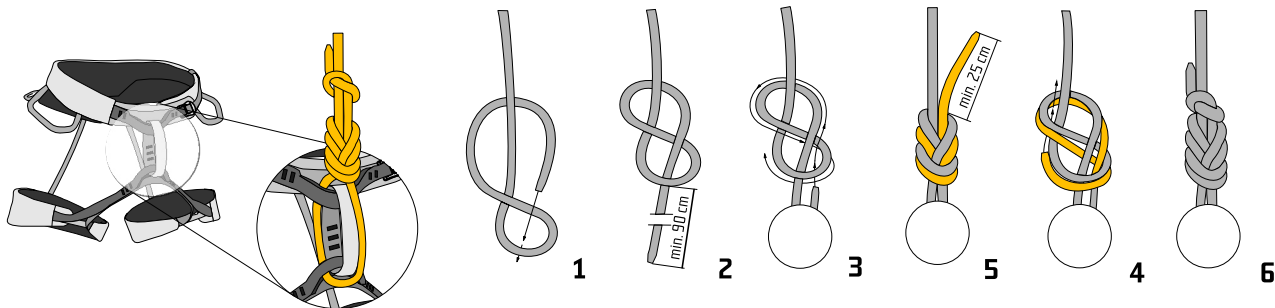

For both leg loops and waist belt the variable width webbing is used.

Bright color belay loop 12 mm with strength 15 kN.

Flexible leg loops with elastic straps adapt to the user's legs.

Fixed bridge between the leg loops provides a greater safety in case of incorrect tying.

Technical data:

	SIZE	K1	K2	XS	S	M	L	XL	XXL
Onyx m[g] 340	A [cm]			65-75	70-80	75-85	80-90	85-95	
	A [in]			25,5-29,5	27,5-31,5	29,5-33,5	31,5-35,5	33,5-37,5	
	B [cm]			49	52	55	58	60	
	B [in]			19	20	21	22	23	

Waist belt tightening.

Legs loops tightening .
Keep space for hand.

Correctly adjusted harness

Waist belt is too low.
Legs are too tight.

SINGING ROCK

Let's rock!

Power distribution at the waist:

Harness systems:

Tying in on the belay loop:

Maintenance: