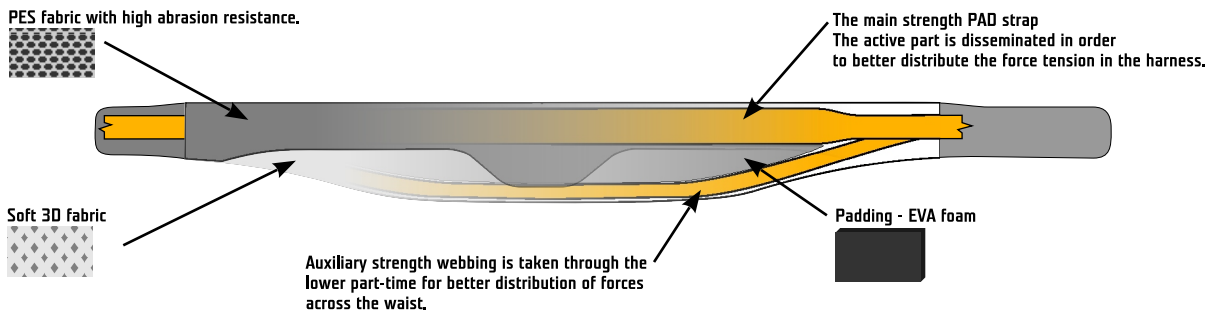

For both leg loops and waist belt the variable width webbing is used.

Bright color belay loop 12 mm with strength 15 kN.

Flexible leg loops with elastic straps adapt to the user's legs.

Fixed bridge between the leg loops provides a greater safety in case of incorrect tying.

Waist belt tightening.

Legs loops tightening .
Keep space for hand.

Correctly adjusted harness

Waist belt is too low.
Legs are too tight.

SINGING ROCK

Let's rock!

Power distribution at the waist:

Harness systems:

Tying in on the belay loop:

Maintenance: