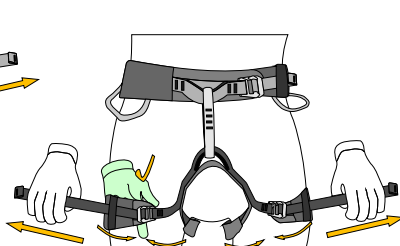

For both leg loops and waist belt the variable width webbing is used.

Bright color belay loop 12 mm with strength 15 kN.

Flexible leg loops with elastic straps adapt to the user's legs.

Fixed bridge between the leg loops provides a greater safety in case of incorrect tying.

Waist belt tightening.

Legs loops tightening .
Keep space for hand.

Correctly adjusted harness

Waist belt is too low.
Legs are too tight.

SINGING ROCK

Let's rock!

Power distribution at the waist:

Harness systems: